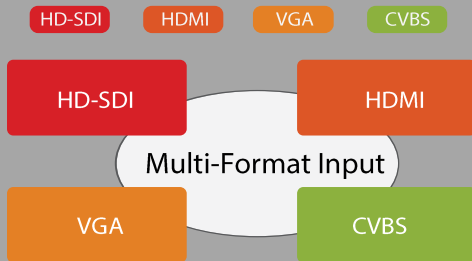

# Advanced Testing Monitors with Highest Quality and Resolution available with Variety of Size Options

## Rapport - I0HD/PRO

- ✓ Perfect for HD CCTV in limited space & field monitor.
- ✓ 10.05", 16:9 widescreen aspect ratio with the lossless quality
- ✓ VESA standard 4 holes on the back allows placing in car window or mounting to a wall.
- ✓ Dust protection optical bonding glass with AR/AG coating.
- ✓ Li-ion Polymer battery with 5000mA capacity runs 4 to 6 hours with battery.
- ✓ User-friendly GUI and intuitive and stylishly designed touch controls on the top of the sturdy aluminum case.
- ✓ USB port prepared for firmware update in case debugging or performance enhancement
- ✓ Superb connectivity with various surveillance equipment and peripherals with the HD-SDI, CVBS, VGA ports. And the HDMI port also gives uncompressed high quality video

266 W x 176 H x 38 D mm

- ✓ **On Site Configuration**
- ✓ **On Site Trouble Shooting**
- ✓ **Site Commissioning & Testing**
- ✓ **Customer Demo & Exhibition**
- ✓ **HD SDI Camera Test & Evaluation**

The multi format input monitor, Considered Best suited for office demo, HD SDI camera testing and evaluation, customer demo and exhibition, or field monitor for installation of the HD - SDI camera