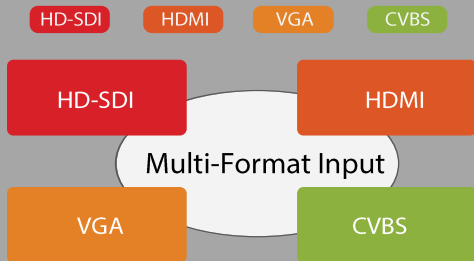

# Advanced Testing Monitors with Highest Quality and Resolution available with Variety of Size Options

## Rapport - I0HD/PRO

- ✓ Perfect for HD CCTV in limited space & field monitor.
- ✓ 10.05", 16:9 widescreen aspect ratio with the lossless quality
- ✓ VESA standard 4 holes on the back allows placing in car window or mounting to a wall.
- ✓ Dust protection optical bonding glass with AR/AG coating.
- ✓ Li-ion Polymer battery with 5000mA capacity runs 4 to 6 hours with battery.
- ✓ User-friendly GUI and intuitive and stylishly designed touch controls on the top of the sturdy aluminum case.
- ✓ USB port prepared for firmware update in case debugging or performance enhancement
- ✓ Superb connectivity with various surveillance equipment and peripherals with the HD-SDI, CVBS, VGA ports. And the HDMI port also gives uncompressed high quality video

266 W x 176 H x 38 D mm

- ✓ **On Site Configuration**
- ✓ **On Site Trouble Shooting**
- ✓ **Site Commissioning & Testing**
- ✓ **Customer Demo & Exhibition**
- ✓ **HD SDI Camera Test & Evaluation**

The multi format input monitor, Considered Best suited for office demo, HD SDI camera testing and evaluation, customer demo and exhibition, or field monitor for installation of the HD - SDI camera