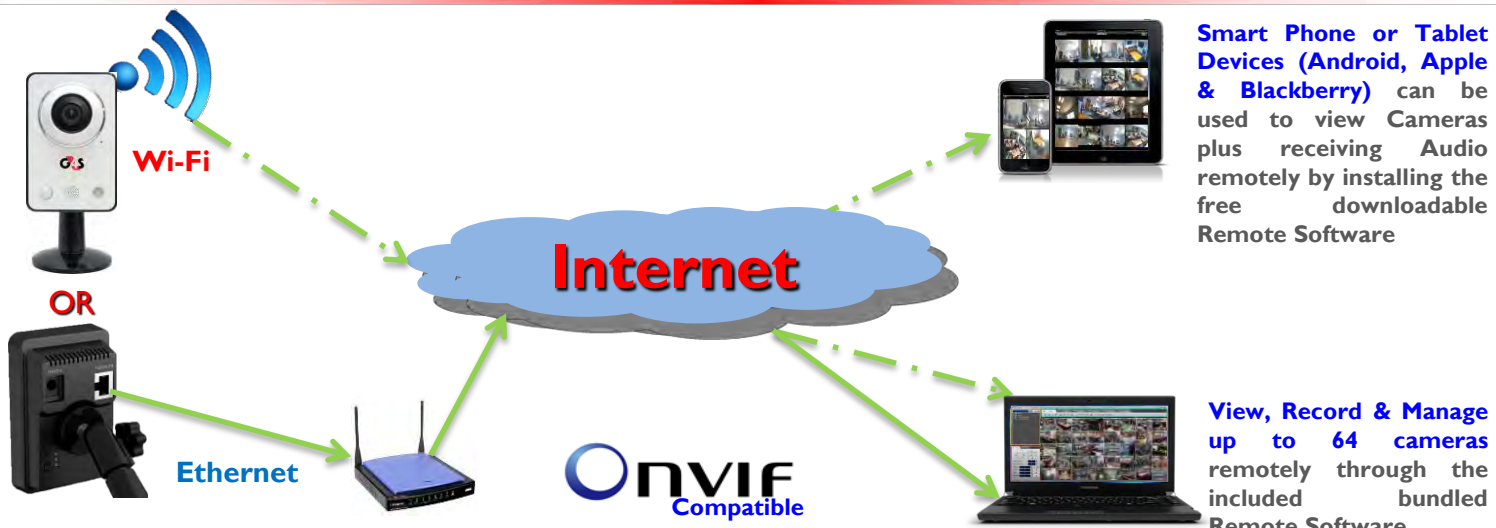

# GNQ20L: Network Qube

**2 Megapixel Full HD**

**Wi-Fi No Cables**

**Microphone & Speaker**

**Mobile Monitoring**

**On Camera Recording**

**Motion Detection**

**Flash Light**

**Email Notification**

**GNQ20L Full HD** viewing and Recording gives full image details at all times or can be setup to use lower resolutions for less storage & Bandwidth usage (eg. 1,000MB can be reduced to only 40MB)

**GNQ20L Privacy Masking** function allows you to mask parts of the video image to be transmitted. Up to 8x privacy masks can set up

**GNQ20L** has a Built-in **Microphone & Speaker** allowing remote **listening and recording**.

### Others from Lite Serie

**GNQ20L Motion Sensor (PIR)** can detect a moving infrared object such as a person in the dark, it can be used as an intruder alarm when, for example, a thief tries to break into a building at night. Giving a notification and saves the motion images on up to **32GB Micro SD** local storage, **NVR** or remote software