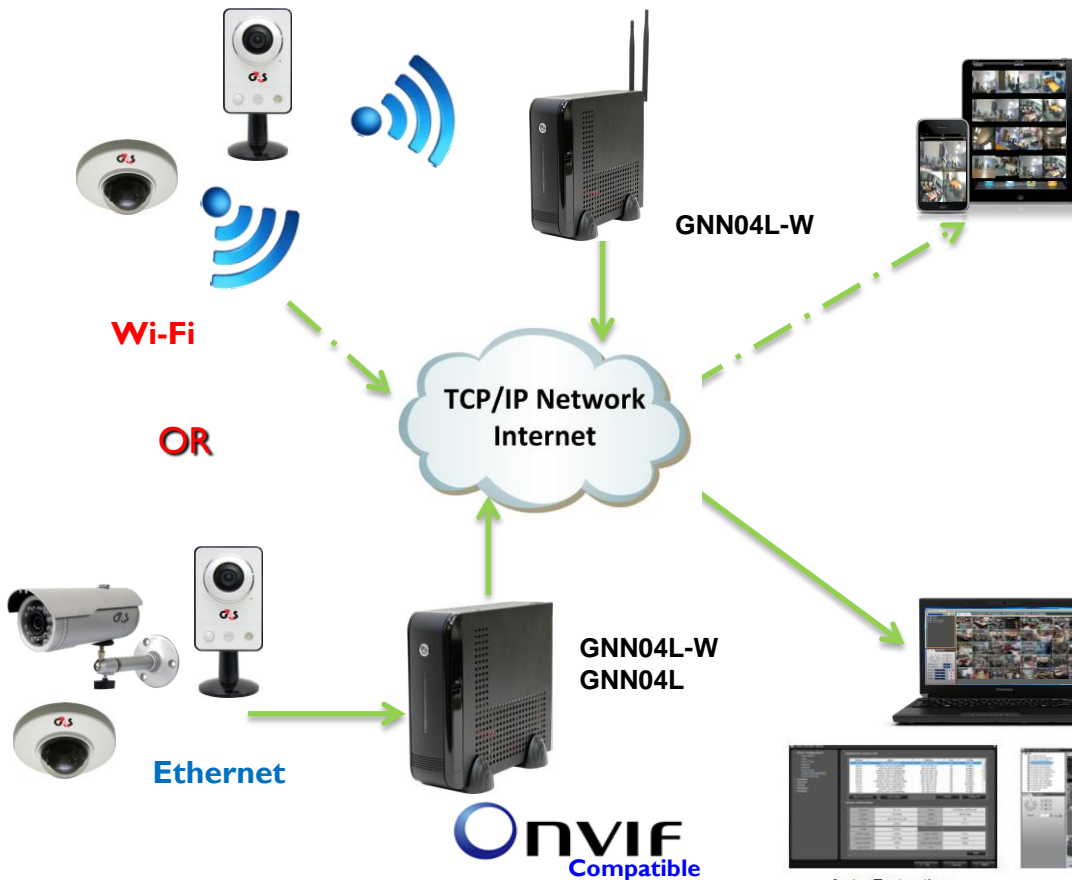

GNN04L-W, GNN04L: Network Edge

Video Recorder

Why Edge ?

IP Based Video Surveillance for Residential & Small Business

- Low Cost Video Recording Solution
- Easy to Install and Flexibility
- Lower Power Consumption
- Small Space for Unit
- Easy to Use and Maintenance

Edge NVR Focused

- Low Cost without Display and No Extra PC
- Consumer Oriented Design
- Plug & Play
- Wifi Access Point (GNN04L-W)
- Support of Best Mobile APP
- ONVIF Support
- Scalability

Smart Phone or Tablet Devices (Android, Apple & Blackberry) can be used to view Cameras plus send & receive Audio remotely by installing the free downloadable Remote Software

View, Record & Manage up to 64 cameras remotely through NC-Titanium bundled Remote Software

UPNP Support for Plug & Play

Automatic port forwarding, Hole Punching

Real Time Recording at full HD Resolution

Schedule, Text-in and Event Recording
Full HD for 4 channels (non Wi-Fi) / for 2 Channels (Wi-Fi)

Built-in Wi-Fi Access Point (GNNI6L-W)

Live, Set Up, Search, Play Back
Wireless Camera

Internal SATA HDD with the ability to expand the storage by eSATA external storage