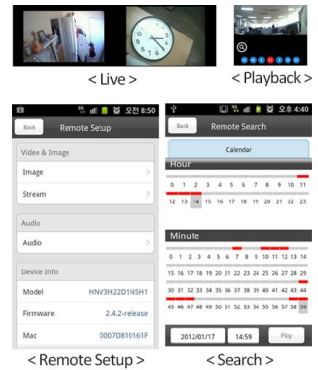

GNN04L-W, GNN04L: Network Edge

Video Recorder

Why Edge ?

IP Based Video Surveillance for Residential & Small Business

- Low Cost Video Recording Solution
- Easy to Install and Flexibility
- Lower Power Consumption
- Small Space for Unit
- Easy to Use and Maintenance

Edge NVR Focused

- Low Cost without Display and No Extra PC
- Consumer Oriented Design
- Plug & Play
- Wifi Access Point (GNN04L-W)
- Support of Best Mobile APP
- ONVIF Support
- Scalability

Smart Phone or Tablet Devices (Android, Apple & Blackberry) can be used to view Cameras plus send & receive Audio remotely by installing the free downloadable Remote Software

View, Record & Manage up to 64 cameras remotely through NC-Titanium bundled Remote Software

UPNP Support for Plug & Play

Automatic port forwarding, Hole Punching

Real Time Recording at full HD Resolution

Schedule, Text-in and Event Recording
Full HD for 4 channels (non Wi-Fi) / for 2 Channels (Wi-Fi)

Built-in Wi-Fi Access Point (GNNI6L-W)

Live, Set Up, Search, Play Back
Wireless Camera

Internal SATA HDD with the ability to expand the storage by eSATA external storage