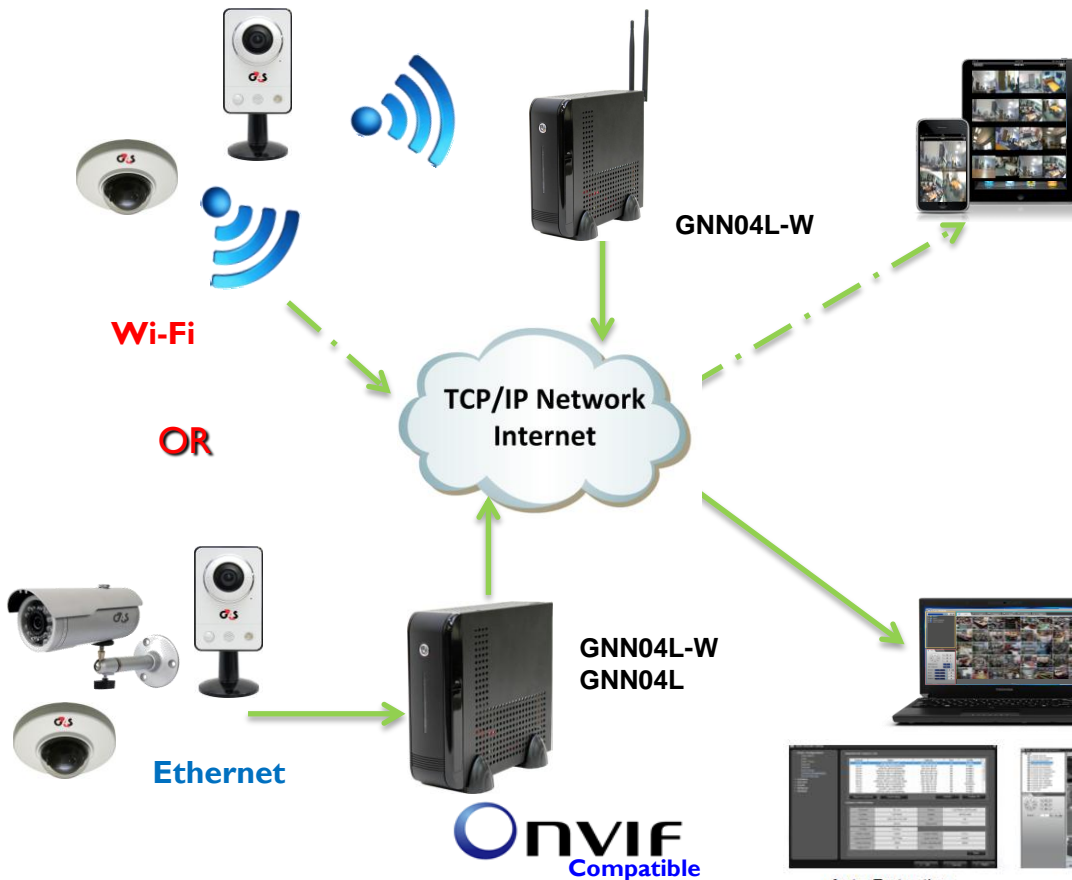

# GNN04L-W, GNN04L: Network Edge

## Video Recorder

#### IP Based Video Surveillance for Residential & Small Business

- Low Cost Video Recording Solution
- Easy to Install and Flexibility
- Lower Power Consumption
- Small Space for Unit
- Easy to Use and Maintenance

#### Edge NVR Focused

- Low Cost without Display and No Extra PC
- Consumer Oriented Design
- Plug & Play
- Wifi Access Point (GNN04L-W)
- Support of Best Mobile APP
- ONVIF Support
- Scalability

Smart Phone or Tablet Devices (Android, Apple & Blackberry) can be used to view Cameras plus send & receive Audio remotely by installing the free downloadable Remote Software