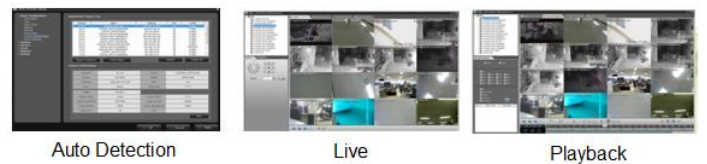

Edge NVR Focused

- Low Cost without Display and No Extra PC
- Consumer Oriented Design
- Plug & Play
- Wifi Access Point (GNN04L-W)
- Support of Best Mobile APP
- ONVIF Support
- Scalability

Smart Phone or Tablet Devices (Android, Apple & Blackberry) can be used to view Cameras plus send & receive Audio remotely by installing the free downloadable Remote Software

View, Record & Manage up to 64 cameras remotely through NC-Titanium bundled Remote Software

UPNP Support for Plug & Play

Automatic port forwarding, Hole Punching

Real Time Recording at full HD Resolution