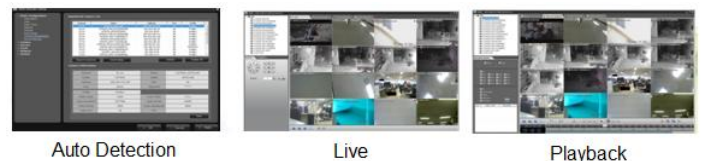

View, Record & Manage up to 64 cameras remotely through NC-Titanium bundled Remote Software