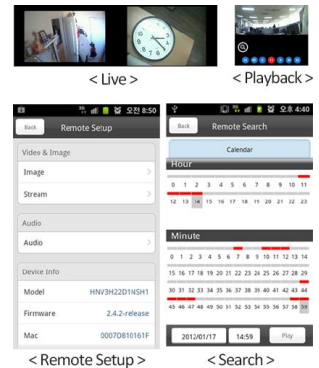

#### IP Based Video Surveillance for Residential & Small Business

- Low Cost Video Recording Solution
- Easy to Install and Flexibility
- Lower Power Consumption
- Small Space for Unit
- Easy to Use and Maintenance

#### Edge NVR Focused

- Low Cost without Display and No Extra PC
- Consumer Oriented Design
- Plug & Play
- Wifi Access Point (GNN04L-W)
- Support of Best Mobile APP
- ONVIF Support
- Scalability

Smart Phone or Tablet Devices (Android, Apple & Blackberry) can be used to view Cameras plus send & receive Audio remotely by installing the free downloadable Remote Software